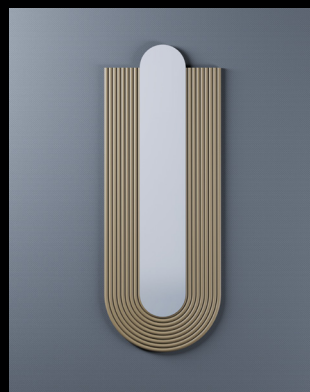

402 monade _ large
1470x560
champagne RAL1035

* tinted mirror available