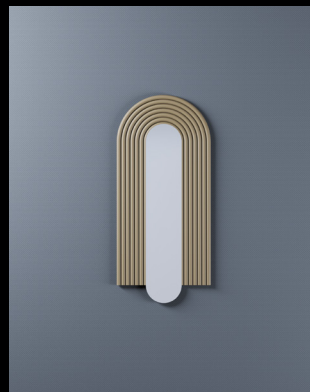

041 monade _ small
930x420
champagne RAL1035