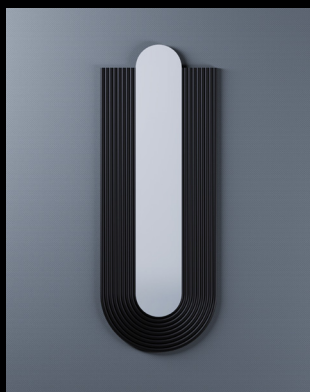

102 monade _ large
1470x560
black RAL9005