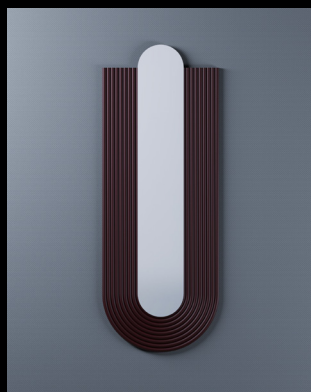

302 monade _ large
1470x560
red RAL3005