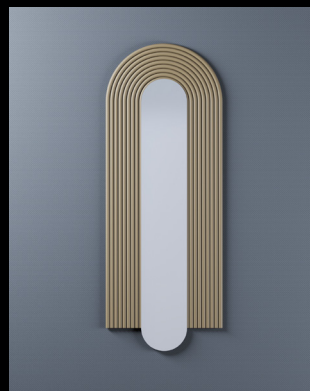

401 monade _ large
1470x560
champagne RAL1035