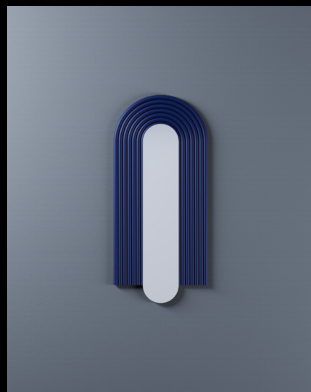

021 monade _ small
930x420
blue RAL5002