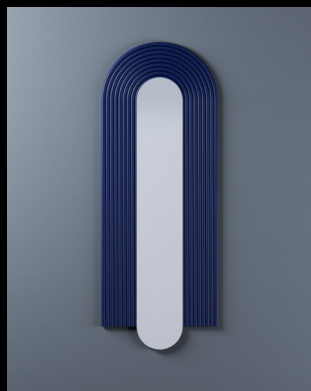

201 monade _ large
1470x560
blue RAL5002