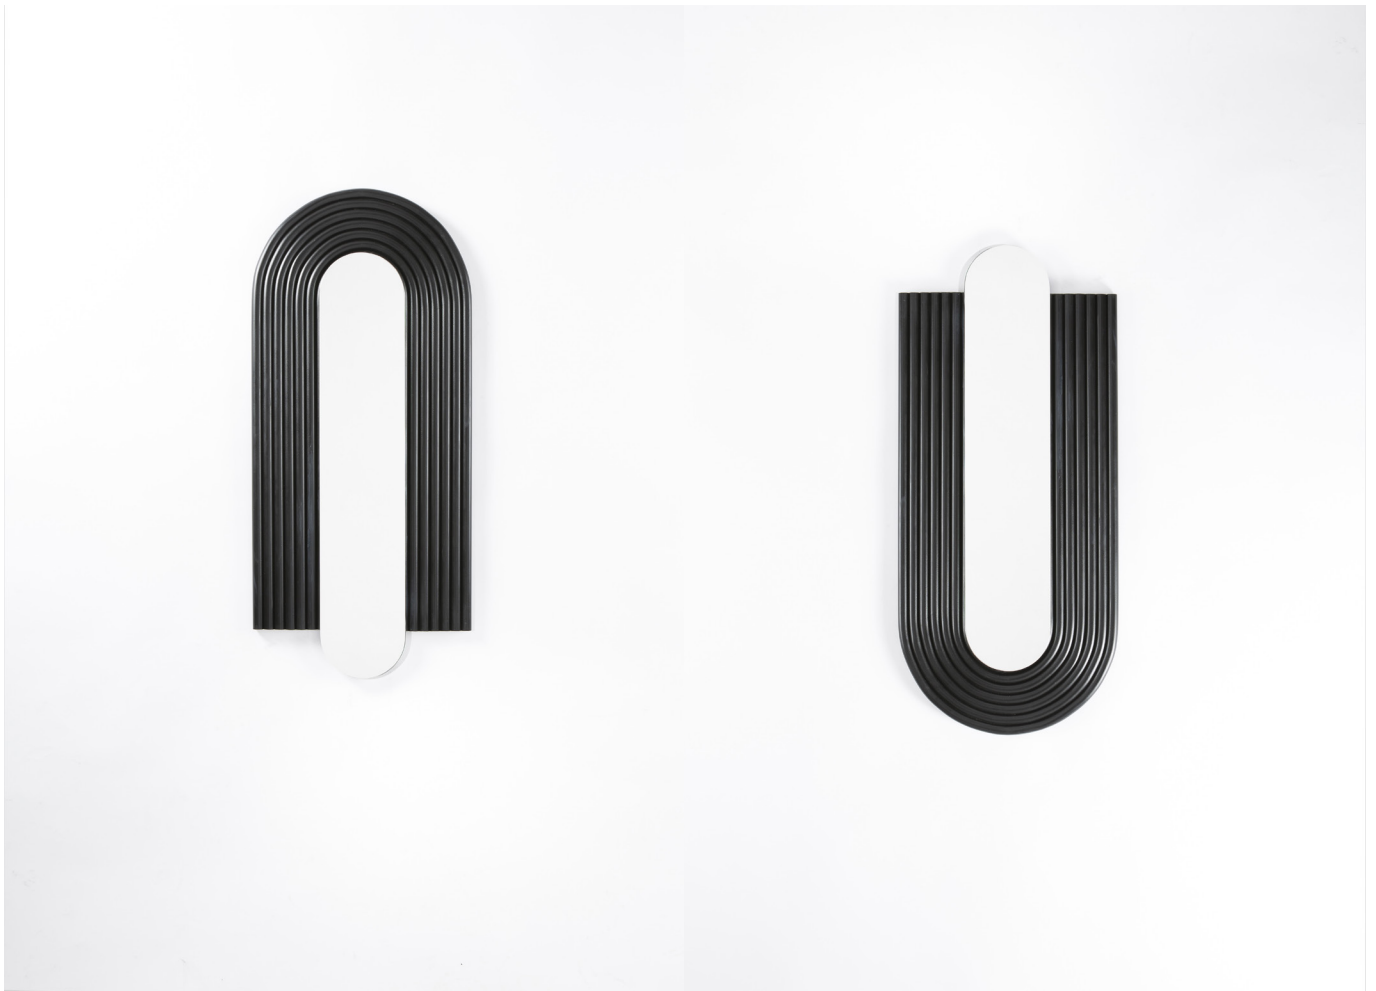

MONADE mirrors are available in several shades, including a tinted mirror. The mirror is fixed to the tubular structure by industrial glue. On the back, a sheet metal plate rigidifies the whole and allows the user to turn the mirror over. Thus, the large version of MONADE can be fixed in two different ways, according to the customer's wishes.

The mirror is fixed to the tubular structure by industrial collage. On the back, a steel sheet rigidifies the whole. Two holes are drilled at the two extremities of the plate. Thus, MONADE can be fixed in two different ways, according to the user's wishes. Two complementary sizes have been designed, the largest one allowing to see oneself entirely inside, and to tip the object into a dimension of space and architecture.