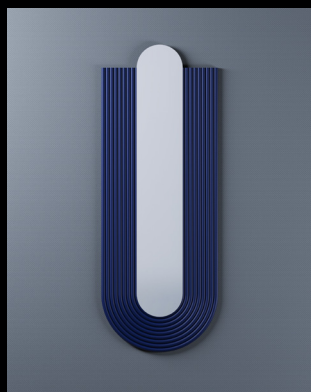

202 monade _ large
1470x560
blue RAL5002